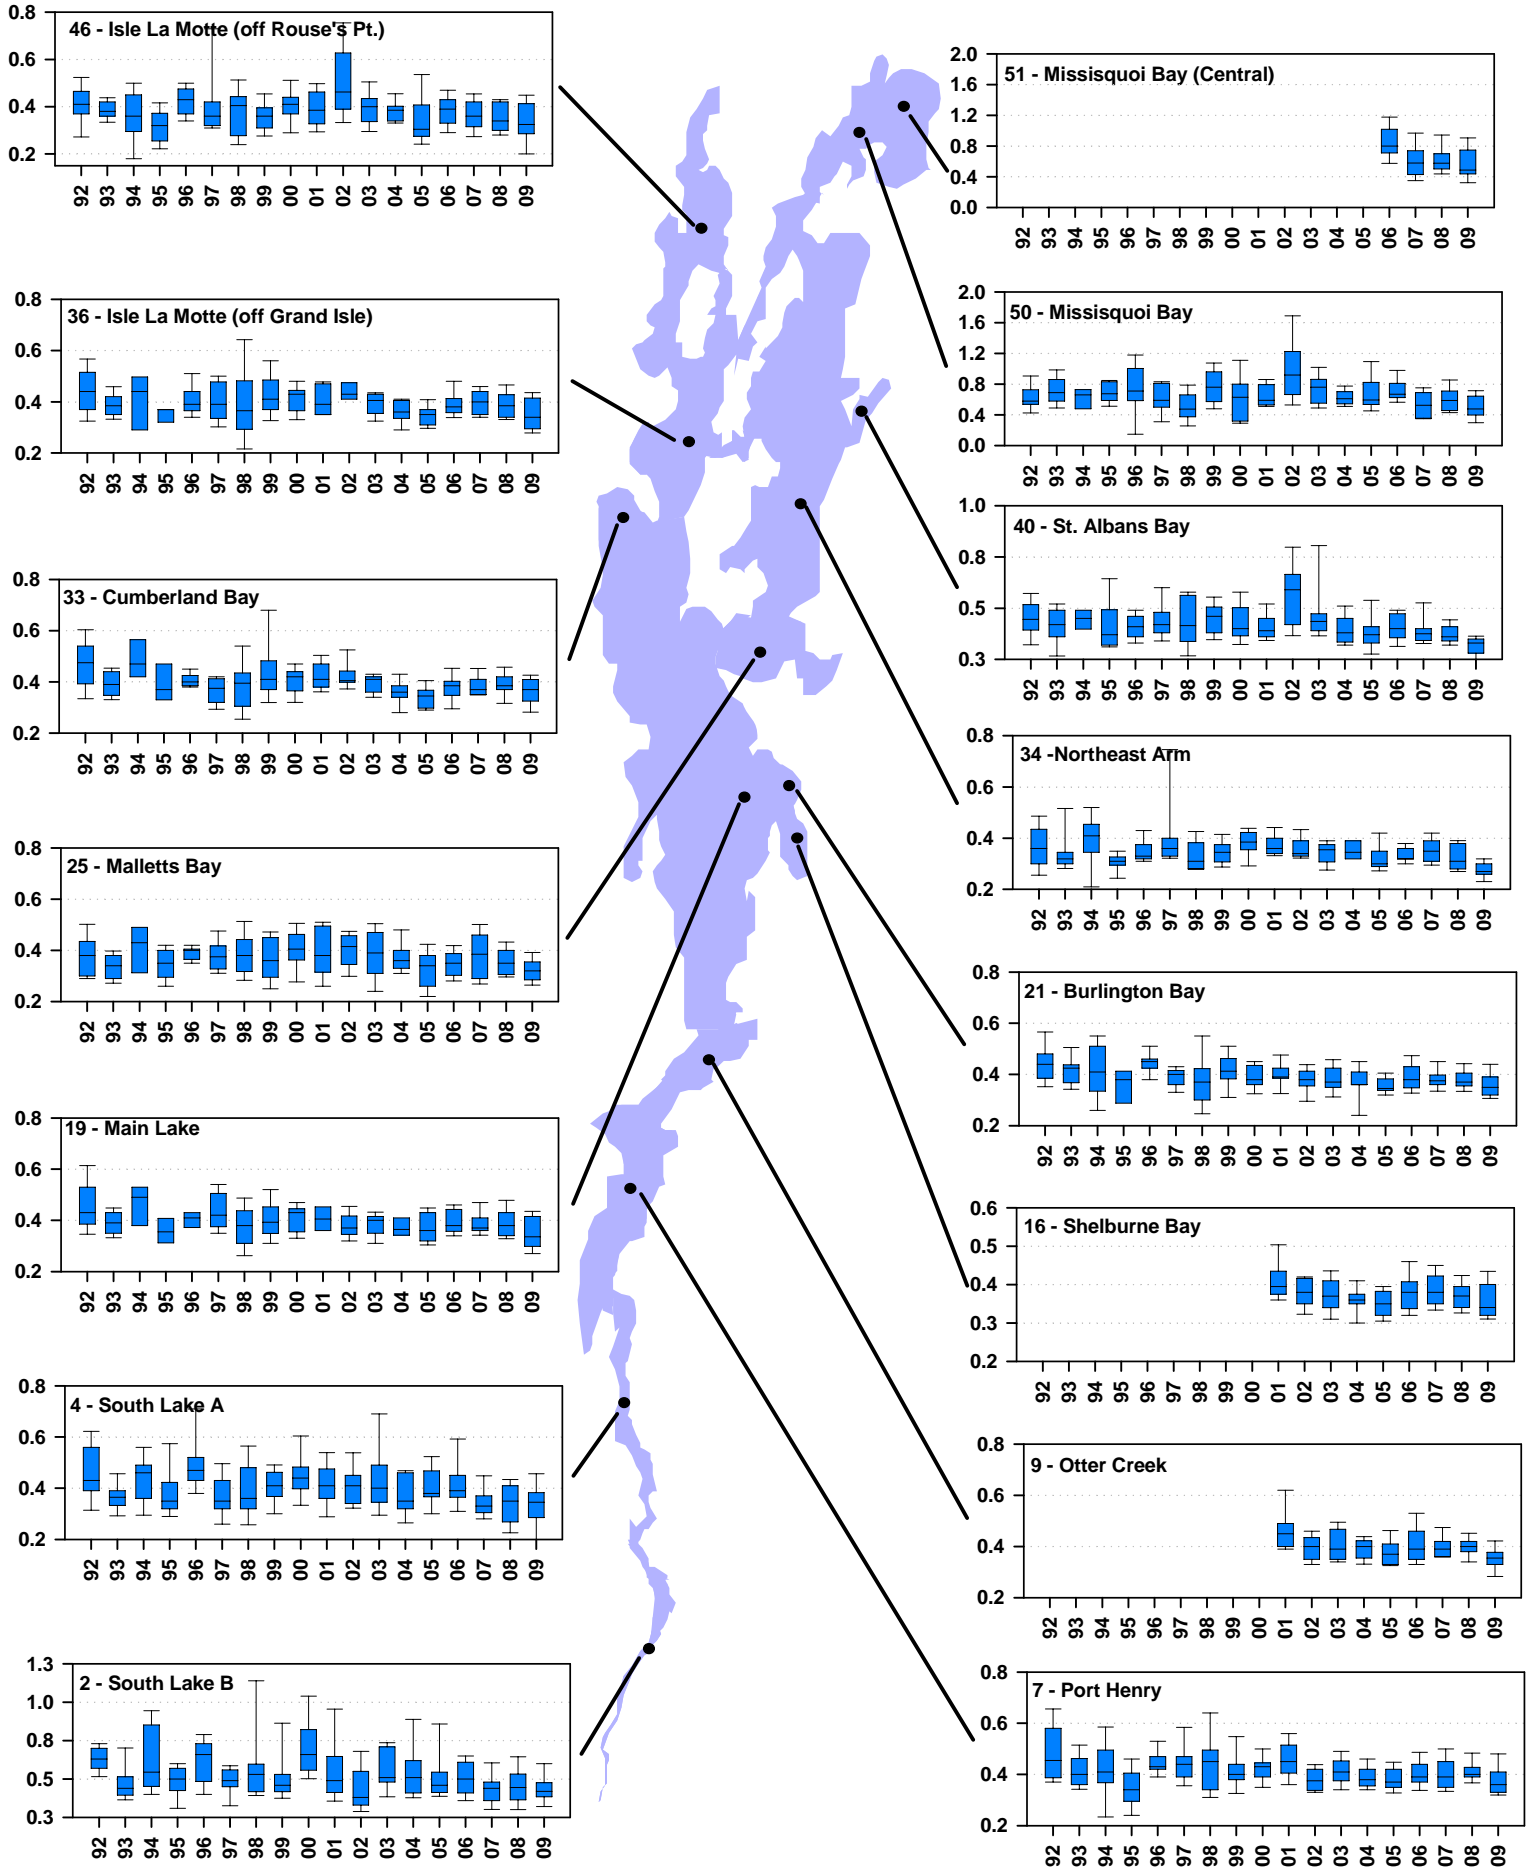

Annual total nitrogen concentrations (mg/L) in Lake Champlain, 1992 - 2009

Total nitrogen in Lake Champlain 1992 - 2009