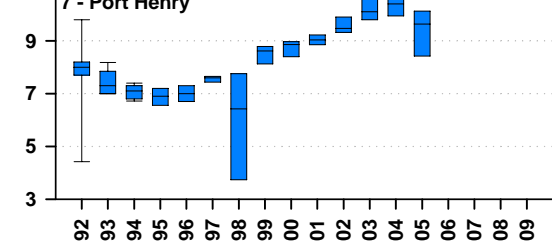

Annual sodium concentrations (mg/L) in Lake Champlain, 1992 - 2009

sampling frequency on a 5 year cycle after 2005

Sodium concentrations in Lake Champlain 1992 - 2009

sampling frequency on a 5 year cycle after 2005