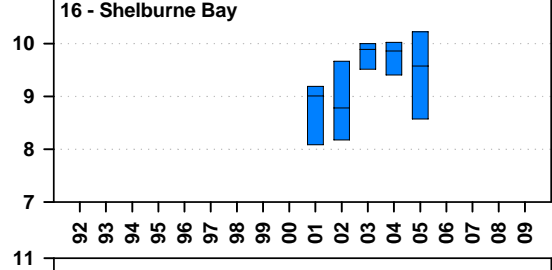

Annual sodium concentrations (mg/L) in Lake Champlain, 1992 - 2009

sampling frequency on a 5 year cycle after 2005

Sodium concentrations in Lake Champlain 1992 - 2009

sampling frequency on a 5 year cycle after 2005