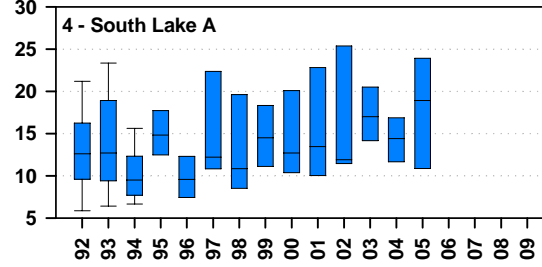

Annual sodium concentrations (mg/L) in Lake Champlain, 1992 - 2009

sampling frequency on a 5 year cycle after 2005

Sodium concentrations in Lake Champlain 1992 - 2009

sampling frequency on a 5 year cycle after 2005