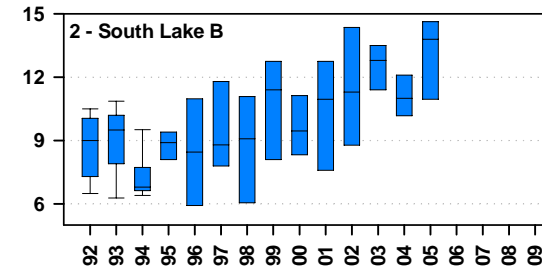

Annual sodium concentrations (mg/L) in Lake Champlain, 1992 - 2009

sampling frequency on a 5 year cycle after 2005

Sodium concentrations in Lake Champlain 1992 - 2009

sampling frequency on a 5 year cycle after 2005