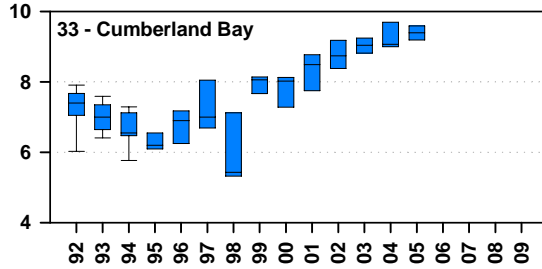

Annual sodium concentrations (mg/L) in Lake Champlain, 1992 - 2009

sampling frequency on a 5 year cycle after 2005

Sodium concentrations in Lake Champlain 1992 - 2009

sampling frequency on a 5 year cycle after 2005