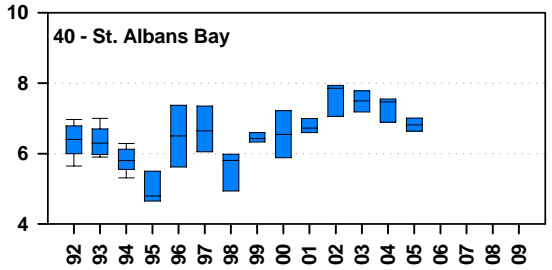

Annual sodium concentrations (mg/L) in Lake Champlain, 1992 - 2009

sampling frequency on a 5 year cycle after 2005

Sodium concentrations in Lake Champlain 1992 - 2009

sampling frequency on a 5 year cycle after 2005