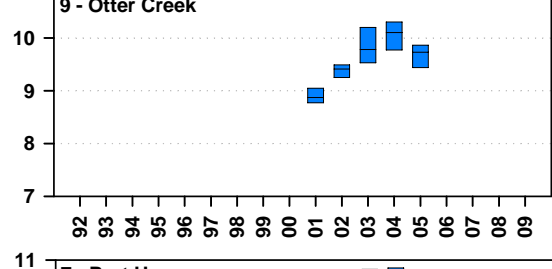

Annual sodium concentrations (mg/L) in Lake Champlain, 1992 - 2009

sampling frequency on a 5 year cycle after 2005

Sodium concentrations in Lake Champlain 1992 - 2009

sampling frequency on a 5 year cycle after 2005