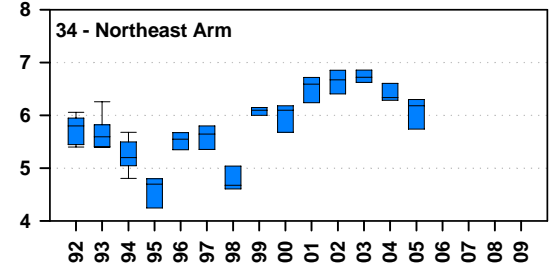

Annual sodium concentrations (mg/L) in Lake Champlain, 1992 - 2009

sampling frequency on a 5 year cycle after 2005

Sodium concentrations in Lake Champlain 1992 - 2009

sampling frequency on a 5 year cycle after 2005