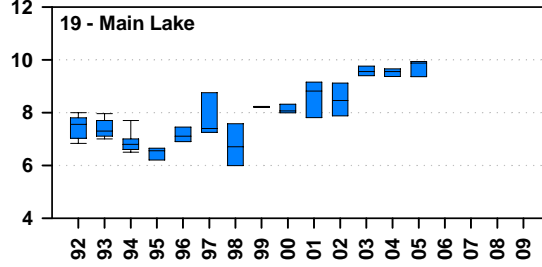

Annual sodium concentrations (mg/L) in Lake Champlain, 1992 - 2009

sampling frequency on a 5 year cycle after 2005

Sodium concentrations in Lake Champlain 1992 - 2009

sampling frequency on a 5 year cycle after 2005