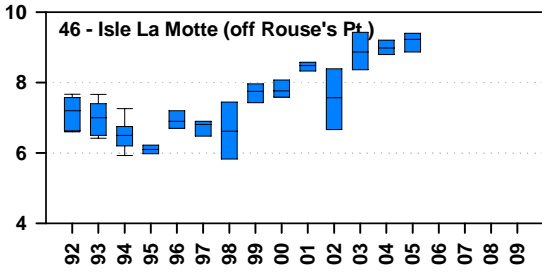

Annual sodium concentrations (mg/L) in Lake Champlain, 1992 - 2009

sampling frequency on a 5 year cycle after 2005

Sodium concentrations in Lake Champlain 1992 - 2009

sampling frequency on a 5 year cycle after 2005