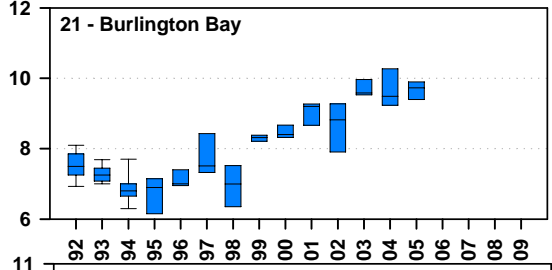

Annual sodium concentrations (mg/L) in Lake Champlain, 1992 - 2009

sampling frequency on a 5 year cycle after 2005

Sodium concentrations in Lake Champlain 1992 - 2009

sampling frequency on a 5 year cycle after 2005