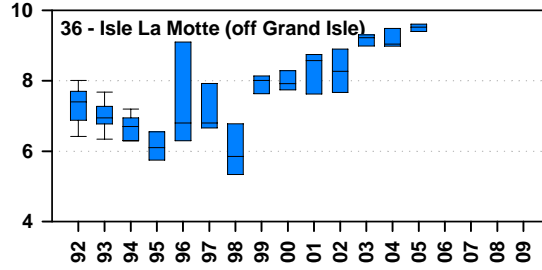

Annual sodium concentrations (mg/L) in Lake Champlain, 1992 - 2009

sampling frequency on a 5 year cycle after 2005

Sodium concentrations in Lake Champlain 1992 - 2009

sampling frequency on a 5 year cycle after 2005