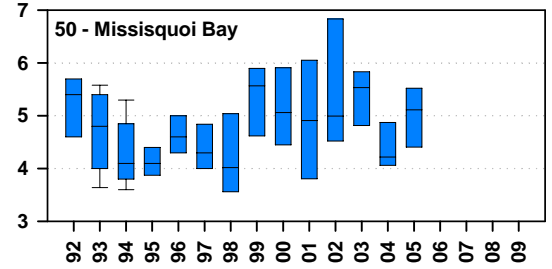

Annual sodium concentrations (mg/L) in Lake Champlain, 1992 - 2009

sampling frequency on a 5 year cycle after 2005

Sodium concentrations in Lake Champlain 1992 - 2009

sampling frequency on a 5 year cycle after 2005