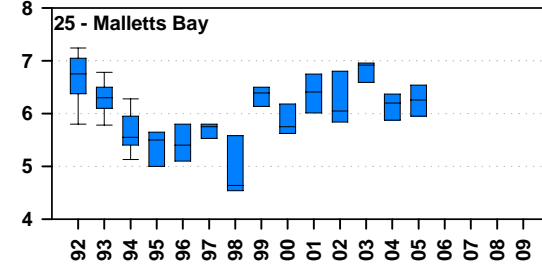

Annual sodium concentrations (mg/L) in Lake Champlain, 1992 - 2009

sampling frequency on a 5 year cycle after 2005

Sodium concentrations in Lake Champlain 1992 - 2009

sampling frequency on a 5 year cycle after 2005