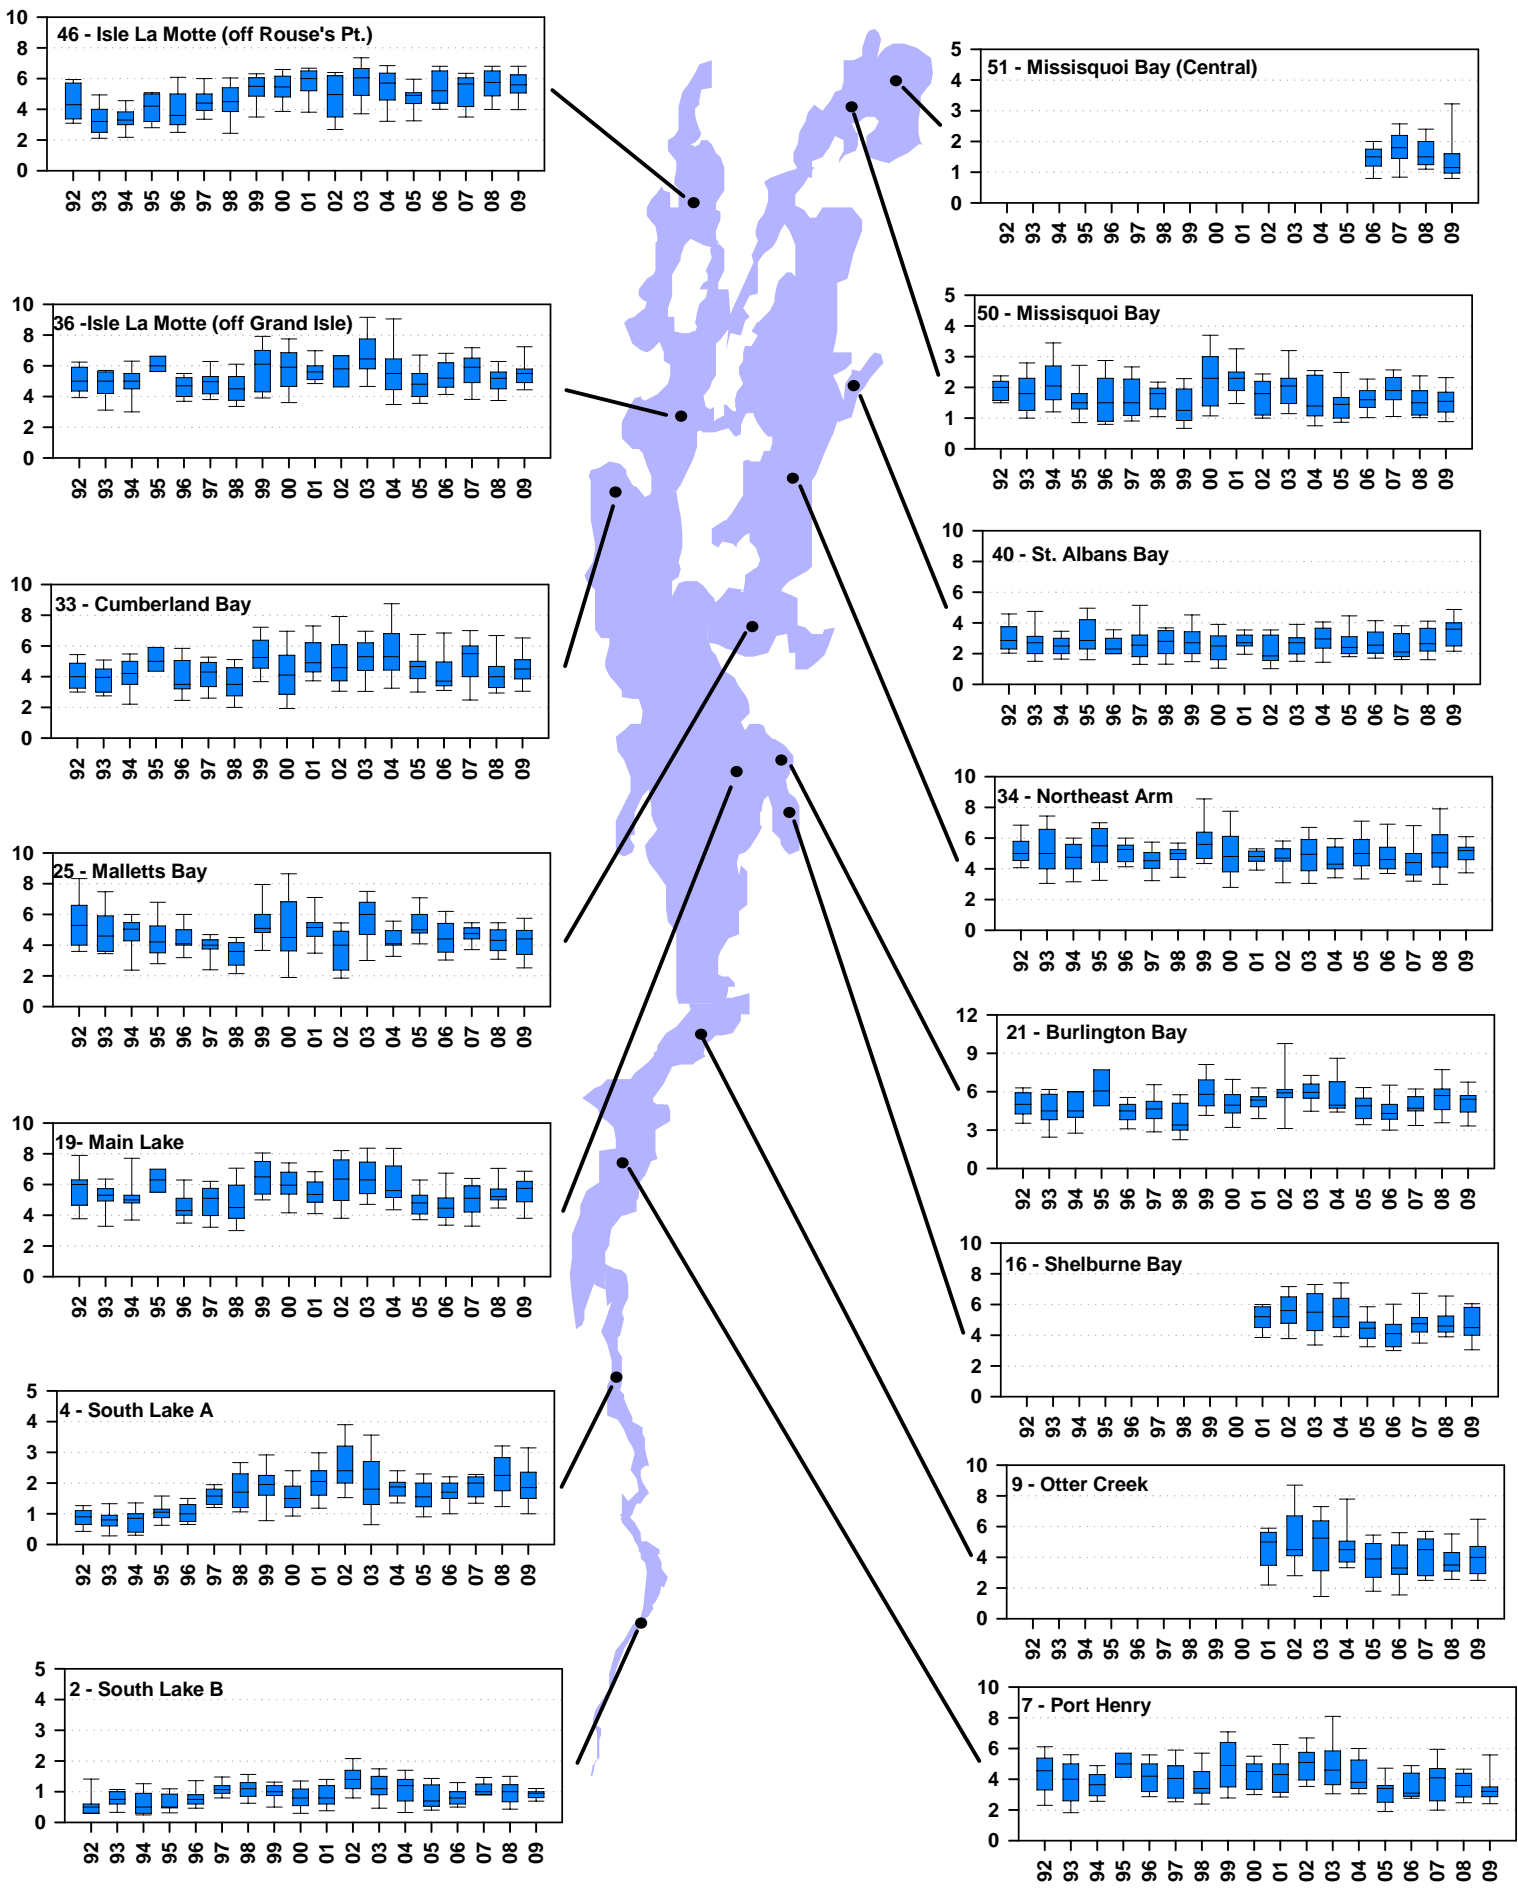

Annual Secchi depth (meters) in Lake Champlain, 1992 - 2009

Secchi depths in Lake Champlain 1992 - 2009