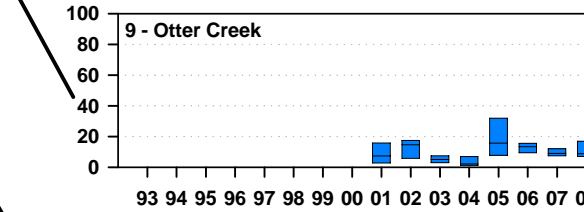

Net zooplankton density (organisms/m³, thousands) in Lake Champlain, 1993 - 2008

Net zooplankton density in Lake Champlain 1993 - 2008