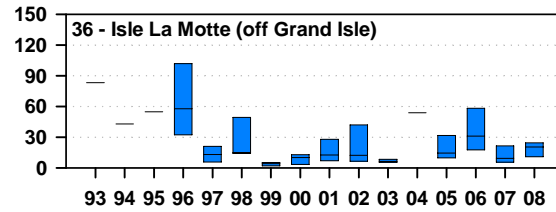

Net zooplankton density (organisms/m³, thousands) in Lake Champlain, 1993 - 2008

Net zooplankton density in Lake Champlain 1993 - 2008