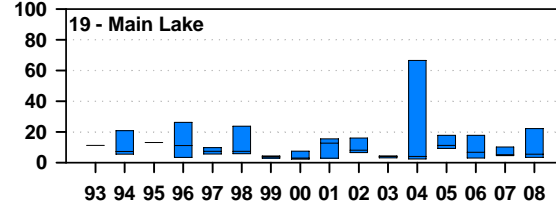

Net zooplankton density (organisms/m³, thousands) in Lake Champlain, 1993 - 2008

Net zooplankton density in Lake Champlain 1993 - 2008