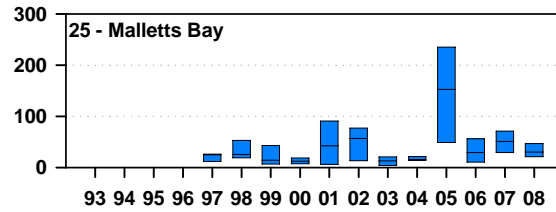

Net zooplankton density (organisms/m³, thousands) in Lake Champlain, 1993 - 2008

Net zooplankton density in Lake Champlain 1993 - 2008