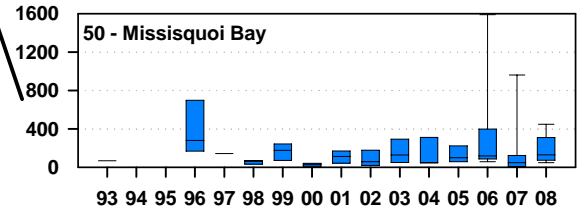

Net zooplankton density (organisms/m³, thousands) in Lake Champlain, 1993 - 2008

Net zooplankton density in Lake Champlain 1993 - 2008