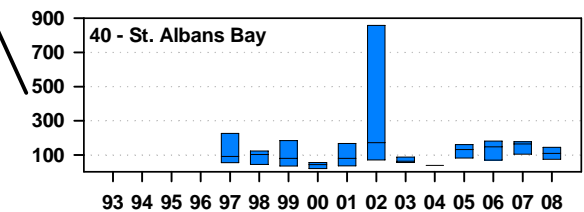

Net zooplankton density (organisms/m³, thousands) in Lake Champlain, 1993 - 2008

Net zooplankton density in Lake Champlain 1993 - 2008