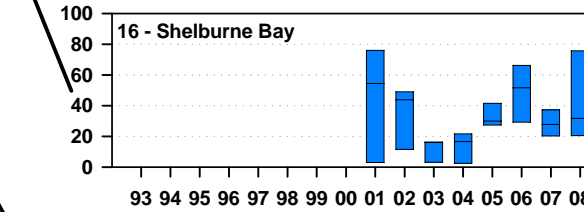

Net zooplankton density (organisms/m³, thousands) in Lake Champlain, 1993 - 2008

Net zooplankton density in Lake Champlain 1993 - 2008