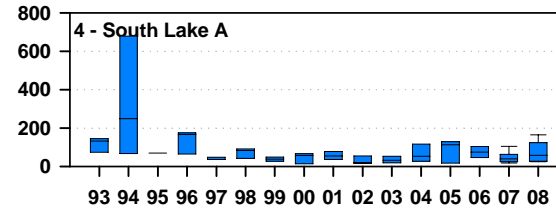

Net zooplankton density (organisms/m³, thousands) in Lake Champlain, 1993 - 2008

Net zooplankton density in Lake Champlain 1993 - 2008