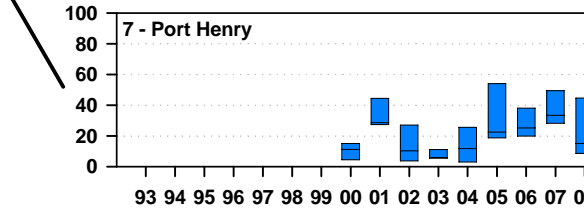

Net zooplankton density (organisms/m³, thousands) in Lake Champlain, 1993 - 2008

Net zooplankton density in Lake Champlain 1993 - 2008