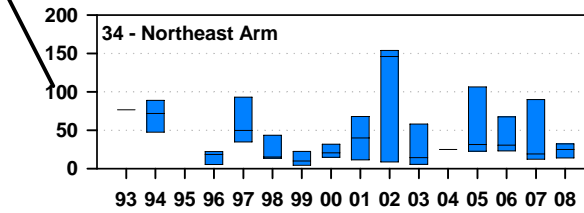

Net zooplankton density (organisms/m³, thousands) in Lake Champlain, 1993 - 2008

Net zooplankton density in Lake Champlain 1993 - 2008