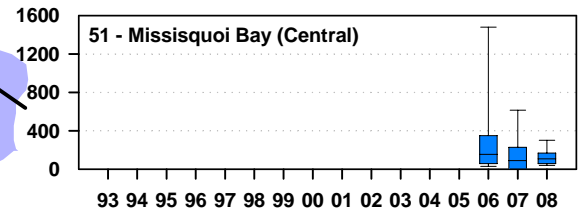

Net zooplankton density (organisms/m³, thousands) in Lake Champlain, 1993 - 2008

Net zooplankton density in Lake Champlain 1993 - 2008