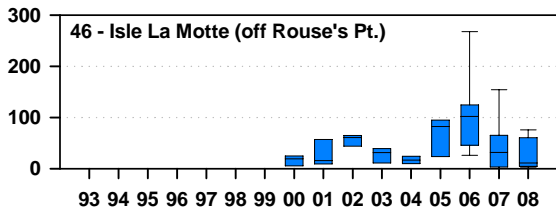

Net zooplankton density (organisms/m³, thousands) in Lake Champlain, 1993 - 2008

Net zooplankton density in Lake Champlain 1993 - 2008