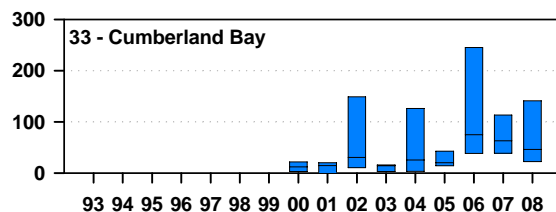

Net zooplankton density (organisms/m³, thousands) in Lake Champlain, 1993 - 2008

Net zooplankton density in Lake Champlain 1993 - 2008