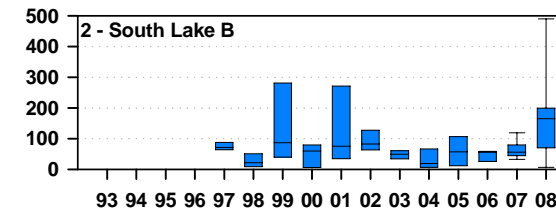

Net zooplankton density (organisms/m³, thousands) in Lake Champlain, 1993 - 2008

Net zooplankton density in Lake Champlain 1993 - 2008