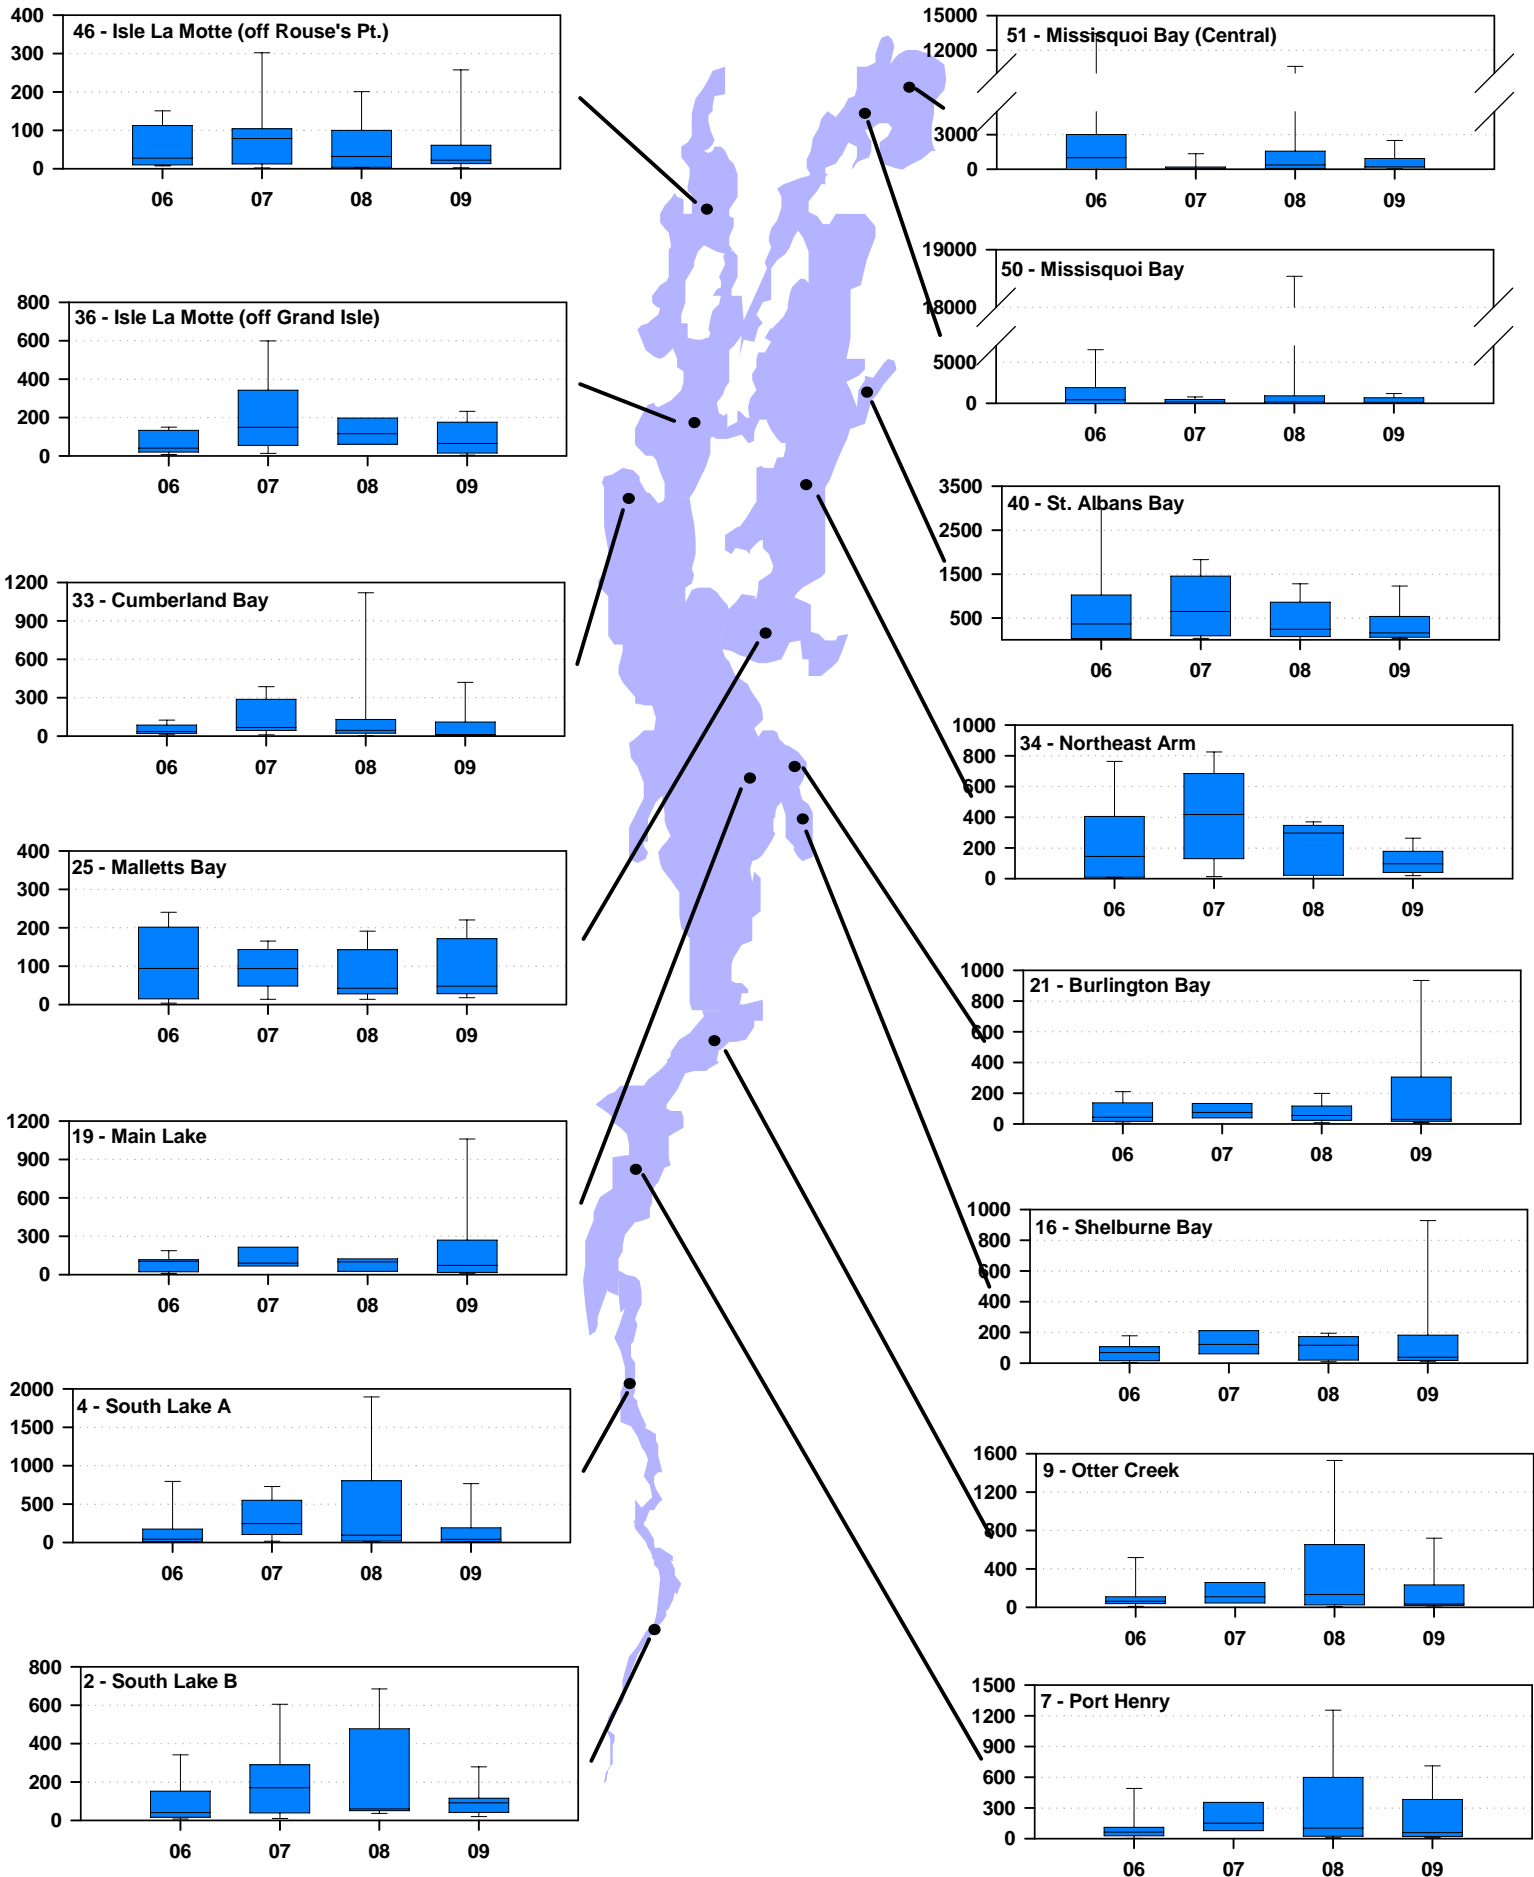

Net phytoplankton density(cells/L, thousands) in Lake Champlain, 2006 - 2009

Phytoplankton density in Lake Champlain 2006 - 2009