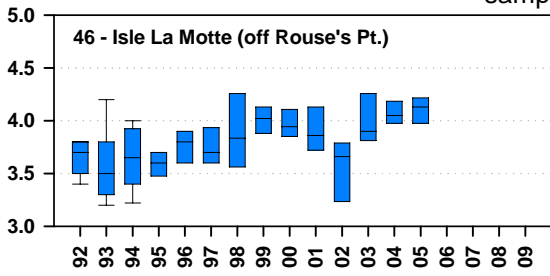

Annual magnesium concentrations (mg/L) in Lake Champlain 1992 - 2009

sampling frequency on a 5 year cycle after 2005

Magnesium concentrations in Lake Champlain 1992 - 2009

sampling frequency on a 5 year cycle after 2005