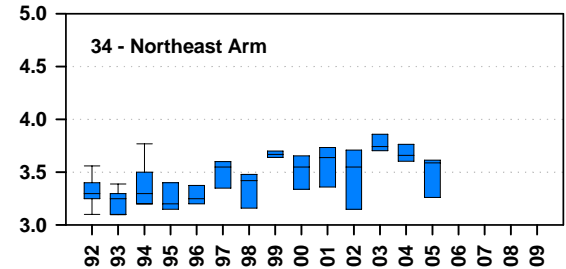

Annual magnesium concentrations (mg/L) in Lake Champlain 1992 - 2009

sampling frequency on a 5 year cycle after 2005

Magnesium concentrations in Lake Champlain 1992 - 2009

sampling frequency on a 5 year cycle after 2005