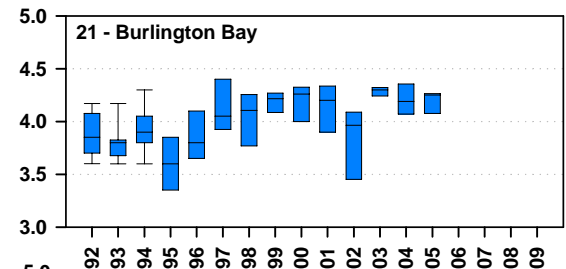

Annual magnesium concentrations (mg/L) in Lake Champlain 1992 - 2009

sampling frequency on a 5 year cycle after 2005

Magnesium concentrations in Lake Champlain 1992 - 2009

sampling frequency on a 5 year cycle after 2005