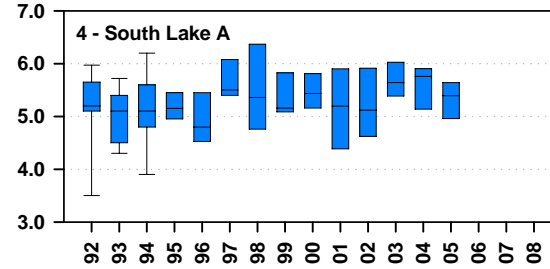

Annual magnesium concentrations (mg/L) in Lake Champlain 1992 - 2009

sampling frequency on a 5 year cycle after 2005

Magnesium concentrations in Lake Champlain 1992 - 2009

sampling frequency on a 5 year cycle after 2005