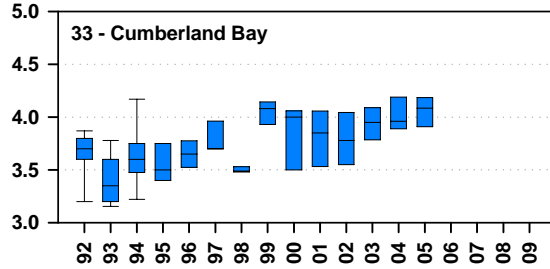

Annual magnesium concentrations (mg/L) in Lake Champlain 1992 - 2009

sampling frequency on a 5 year cycle after 2005

Magnesium concentrations in Lake Champlain 1992 - 2009

sampling frequency on a 5 year cycle after 2005