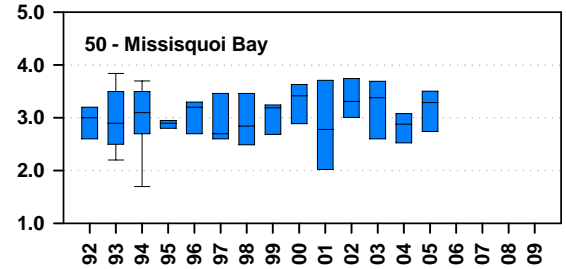

Annual magnesium concentrations (mg/L) in Lake Champlain 1992 - 2009

sampling frequency on a 5 year cycle after 2005

Magnesium concentrations in Lake Champlain 1992 - 2009

sampling frequency on a 5 year cycle after 2005