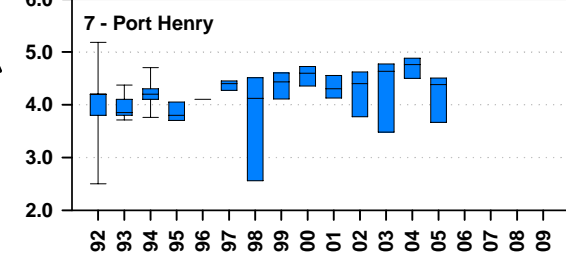

Annual magnesium concentrations (mg/L) in Lake Champlain 1992 - 2009

sampling frequency on a 5 year cycle after 2005

Magnesium concentrations in Lake Champlain 1992 - 2009

sampling frequency on a 5 year cycle after 2005