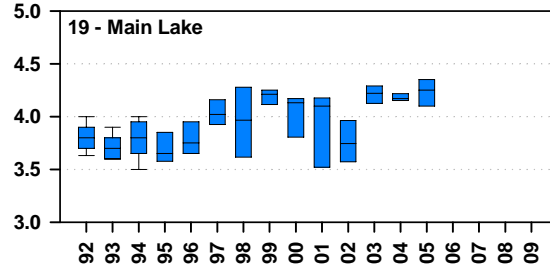

Annual magnesium concentrations (mg/L) in Lake Champlain 1992 - 2009

sampling frequency on a 5 year cycle after 2005

Magnesium concentrations in Lake Champlain 1992 - 2009

sampling frequency on a 5 year cycle after 2005