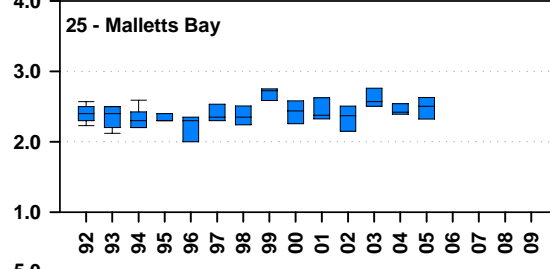

Annual magnesium concentrations (mg/L) in Lake Champlain 1992 - 2009

sampling frequency on a 5 year cycle after 2005

Magnesium concentrations in Lake Champlain 1992 - 2009

sampling frequency on a 5 year cycle after 2005