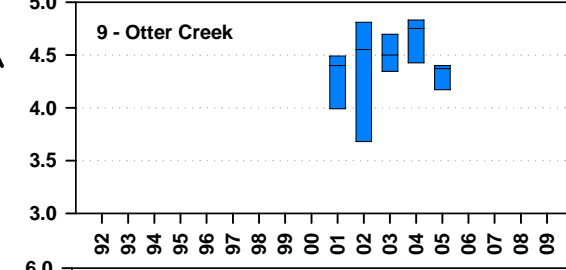

Annual magnesium concentrations (mg/L) in Lake Champlain 1992 - 2009

sampling frequency on a 5 year cycle after 2005

Magnesium concentrations in Lake Champlain 1992 - 2009

sampling frequency on a 5 year cycle after 2005