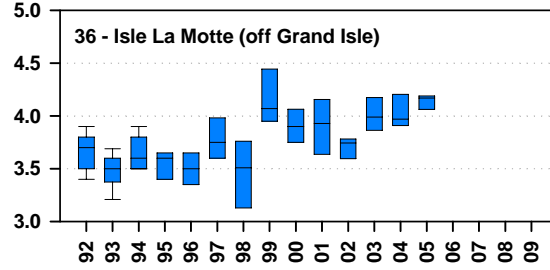

Annual magnesium concentrations (mg/L) in Lake Champlain 1992 - 2009

sampling frequency on a 5 year cycle after 2005

Magnesium concentrations in Lake Champlain 1992 - 2009

sampling frequency on a 5 year cycle after 2005