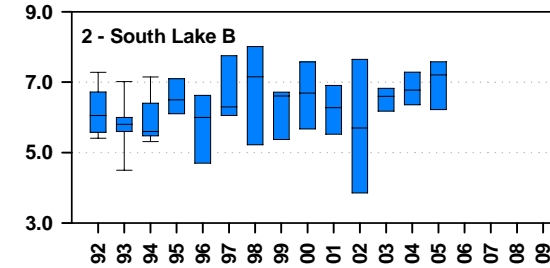

Annual magnesium concentrations (mg/L) in Lake Champlain 1992 - 2009

sampling frequency on a 5 year cycle after 2005

Magnesium concentrations in Lake Champlain 1992 - 2009

sampling frequency on a 5 year cycle after 2005