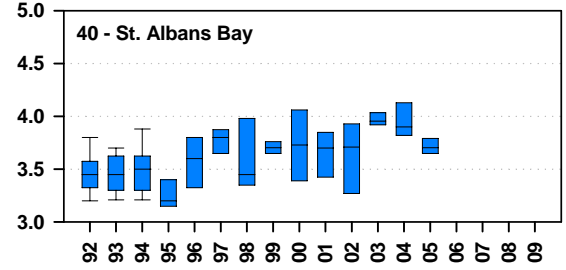

Annual magnesium concentrations (mg/L) in Lake Champlain 1992 - 2009

sampling frequency on a 5 year cycle after 2005

Magnesium concentrations in Lake Champlain 1992 - 2009

sampling frequency on a 5 year cycle after 2005