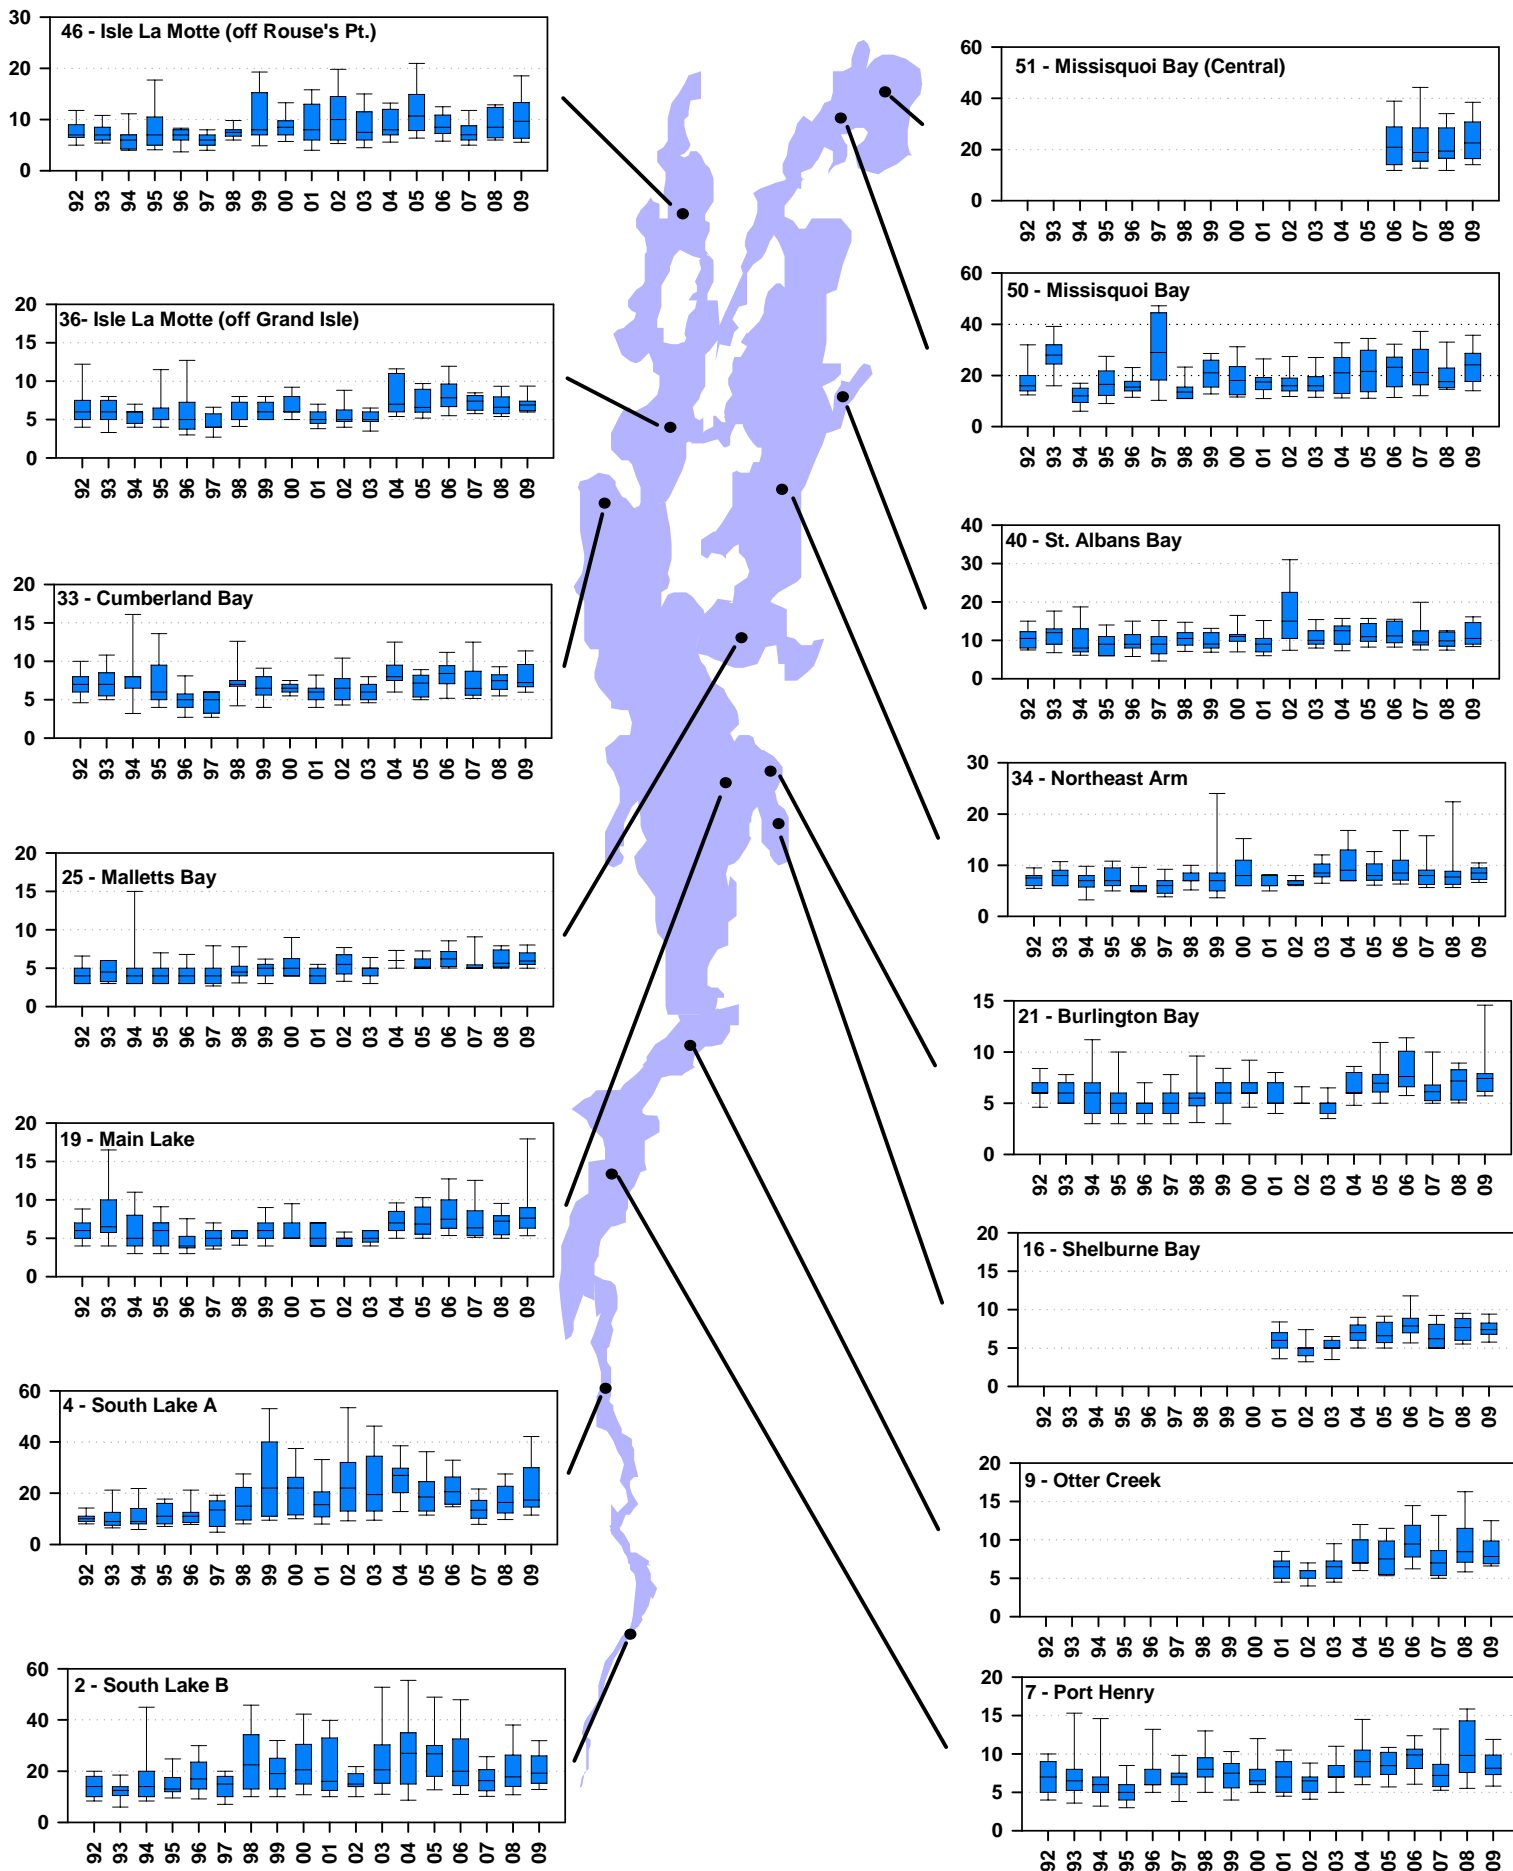

# Annual dissolved phosphorus concentrations ( $\mu\text{g/L}$ ) in Lake Champlain, 1992 - 2009

## Dissolved phosphorus concentrations in Lake Champlain 1992 - 2009