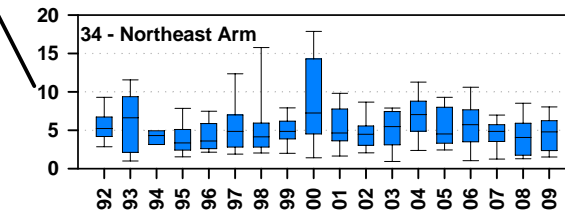

# Annual chlorophyll concentrations ( $\mu\text{g/L}$ ) in Lake Champlain, 1992 - 2009