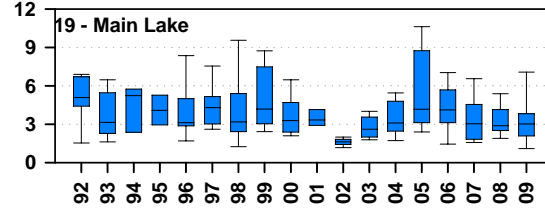

# Annual chlorophyll concentrations ( $\mu\text{g/L}$ ) in Lake Champlain, 1992 - 2009