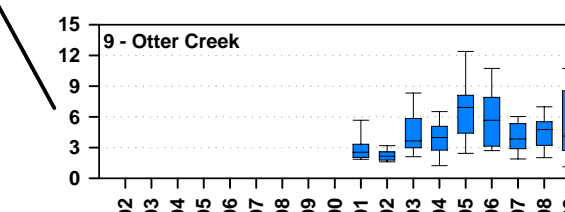

# Annual chlorophyll concentrations ( $\mu\text{g/L}$ ) in Lake Champlain, 1992 - 2009