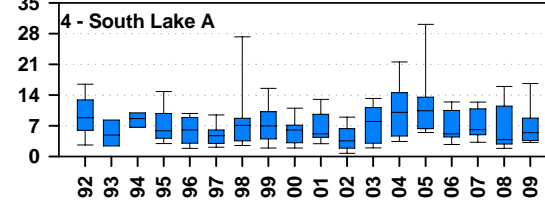

# Annual chlorophyll concentrations ( $\mu\text{g/L}$ ) in Lake Champlain, 1992 - 2009