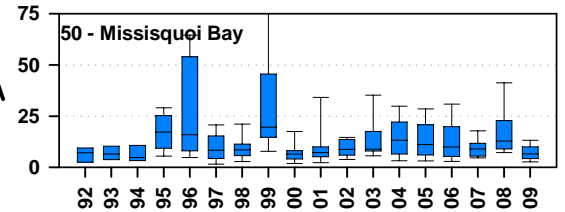

# Annual chlorophyll concentrations ( $\mu\text{g/L}$ ) in Lake Champlain, 1992 - 2009