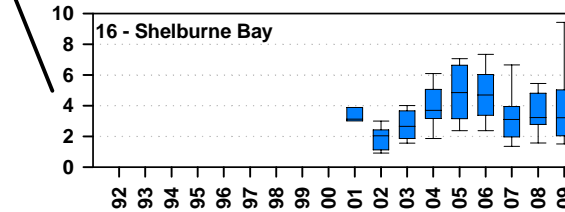

# Annual chlorophyll concentrations ( $\mu\text{g/L}$ ) in Lake Champlain, 1992 - 2009