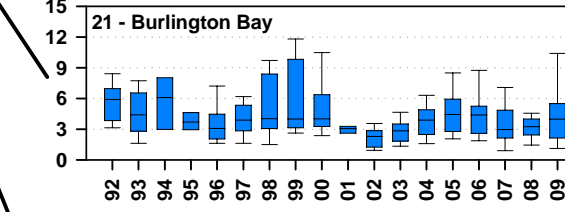

# Annual chlorophyll concentrations ( $\mu\text{g/L}$ ) in Lake Champlain, 1992 - 2009