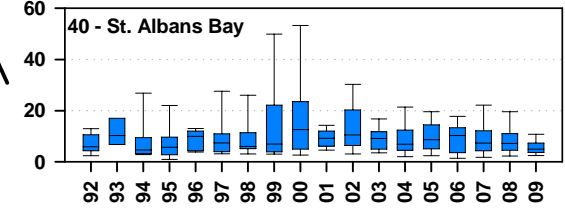

# Annual chlorophyll concentrations ( $\mu\text{g/L}$ ) in Lake Champlain, 1992 - 2009