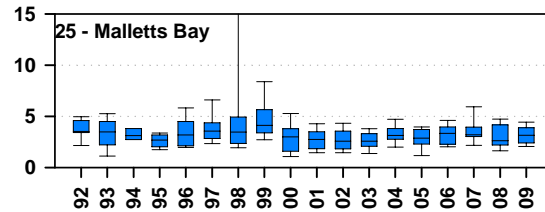

# Annual chlorophyll concentrations ( $\mu\text{g/L}$ ) in Lake Champlain, 1992 - 2009