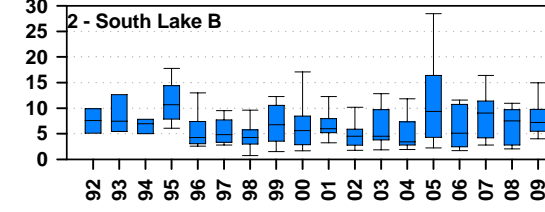

# Annual chlorophyll concentrations ( $\mu\text{g/L}$ ) in Lake Champlain, 1992 - 2009