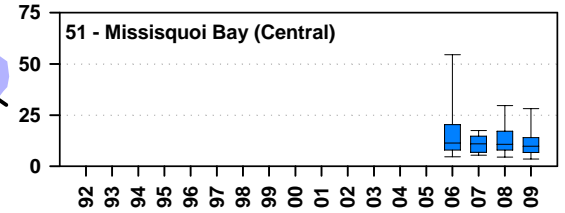

# Annual chlorophyll concentrations ( $\mu\text{g/L}$ ) in Lake Champlain, 1992 - 2009