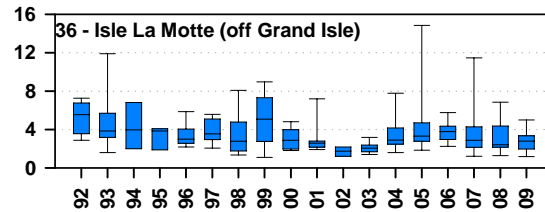

# Annual chlorophyll concentrations ( $\mu\text{g/L}$ ) in Lake Champlain, 1992 - 2009