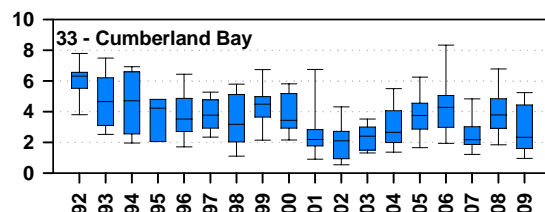

# Annual chlorophyll concentrations ( $\mu\text{g/L}$ ) in Lake Champlain, 1992 - 2009