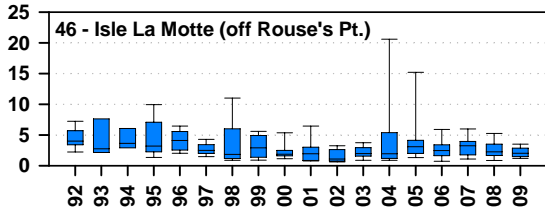

# Annual chlorophyll concentrations ( $\mu\text{g/L}$ ) in Lake Champlain, 1992 - 2009