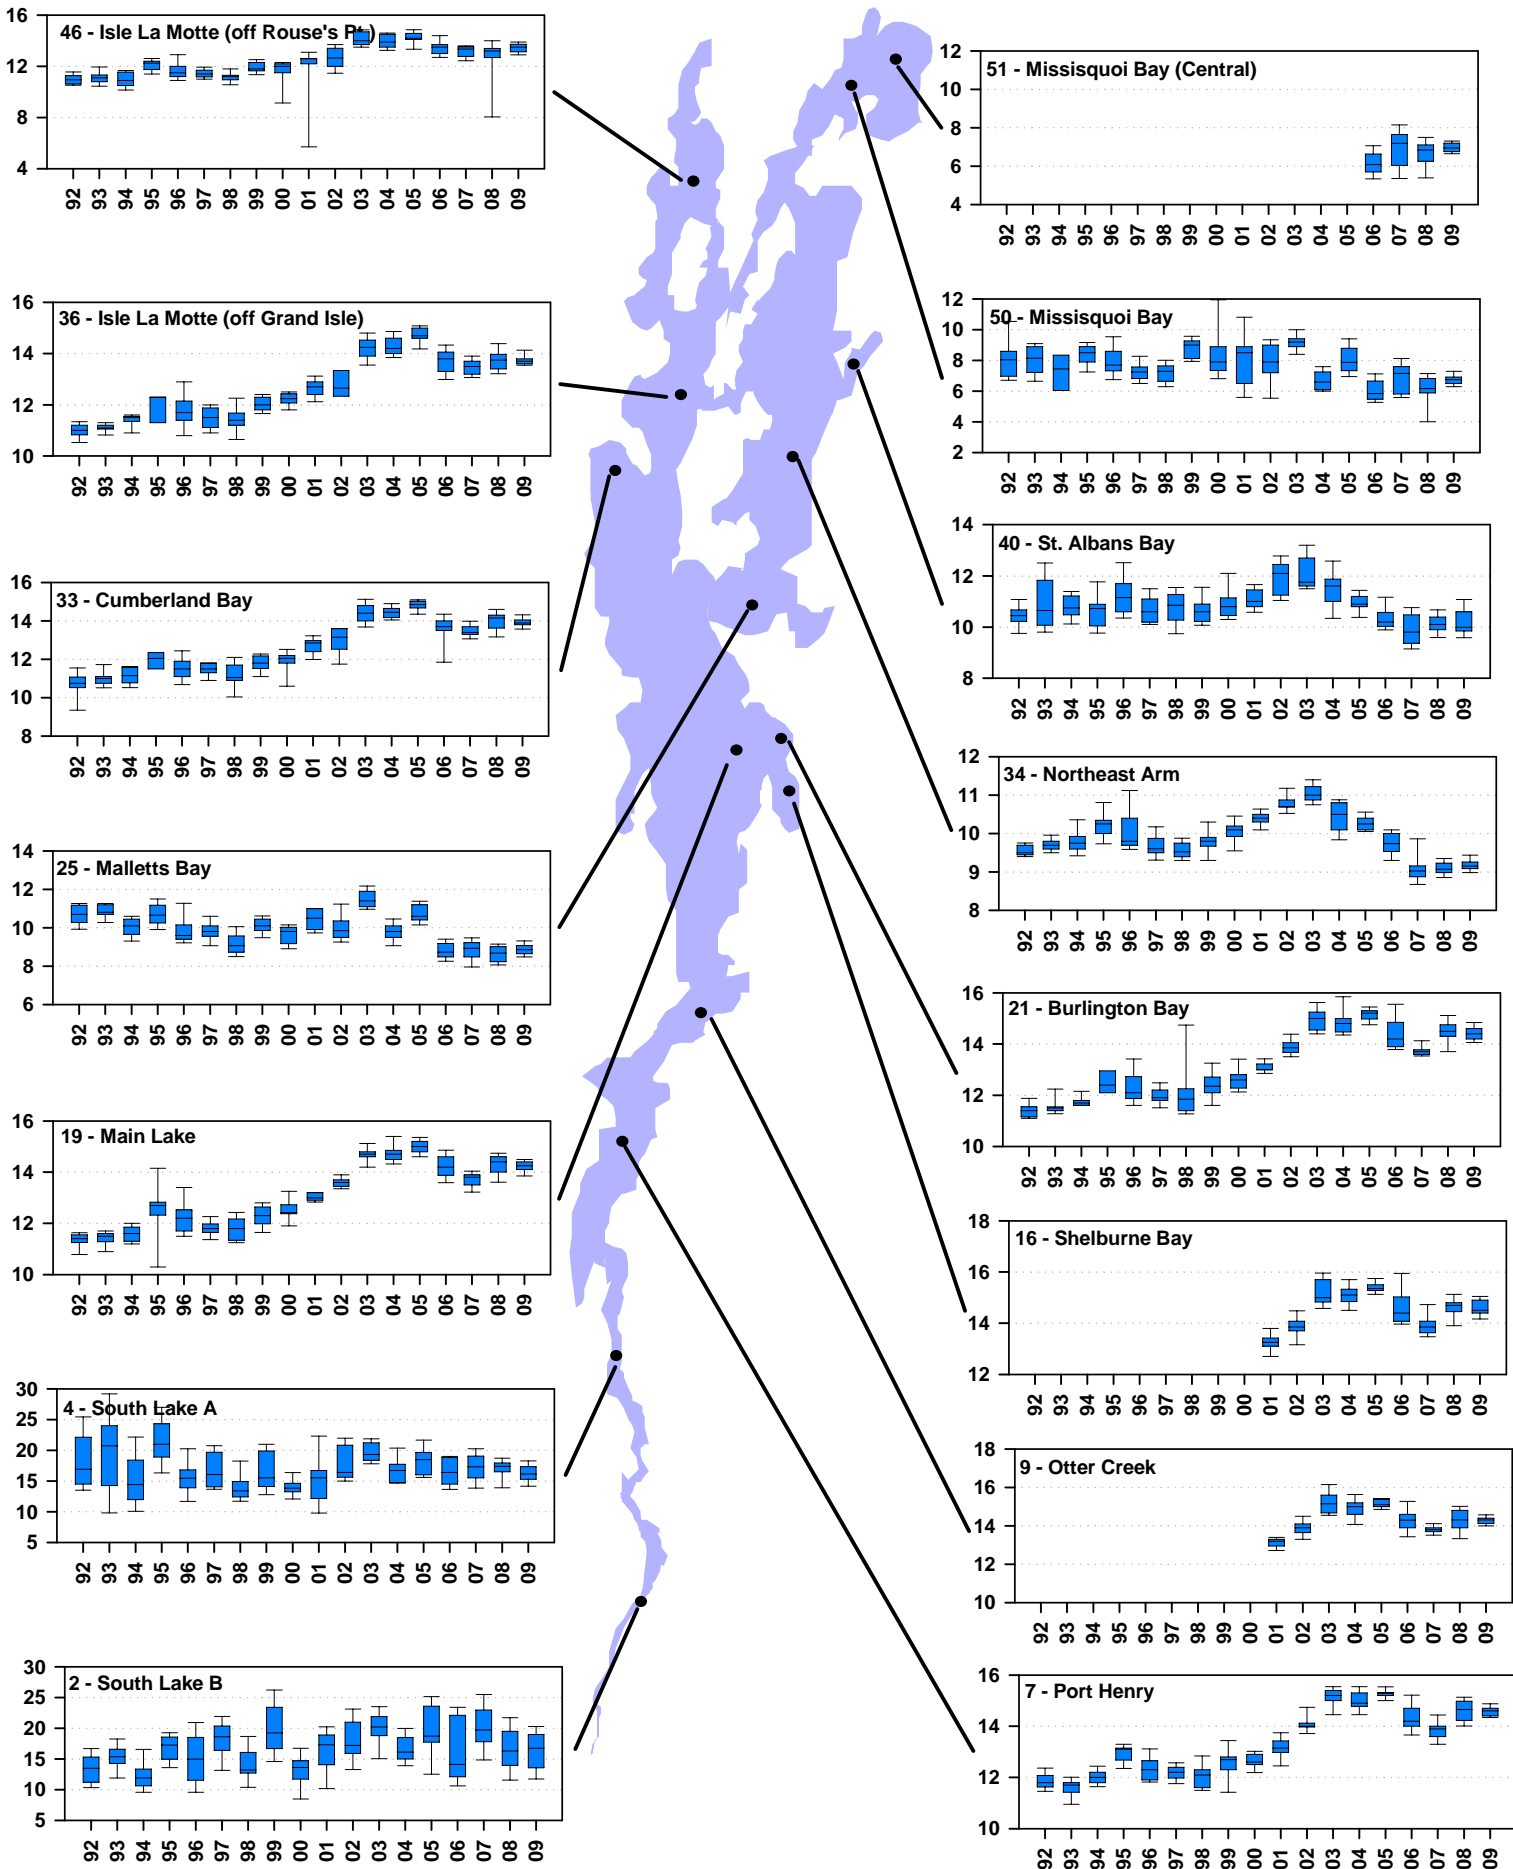

# Annual chloride concentrations (mg/L) in Lake Champlain, 1992 - 2009

# Chloride concentrations in Lake Champlain 1992 - 2009