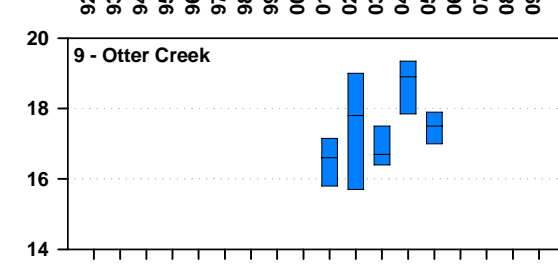

# Annual calcium concentrations (mg/L) in Lake Champlain, 1992 - 2009

sampling frequency on a 5 year cycle after 2005