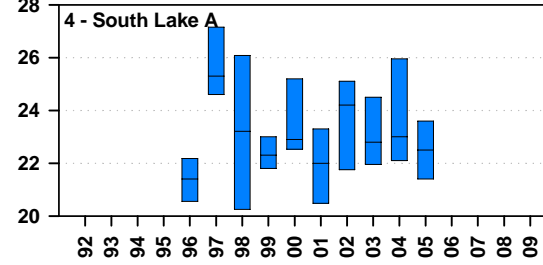

# Annual calcium concentrations (mg/L) in Lake Champlain, 1992 - 2009

sampling frequency on a 5 year cycle after 2005

# Calcium concentrations in Lake Champlain 1996 - 2009

sampling frequency on a 5 year cycle after 2005