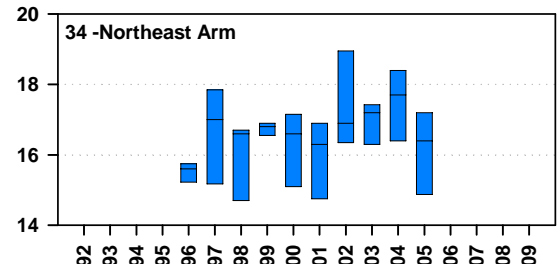

# Annual calcium concentrations (mg/L) in Lake Champlain, 1992 - 2009

sampling frequency on a 5 year cycle after 2005