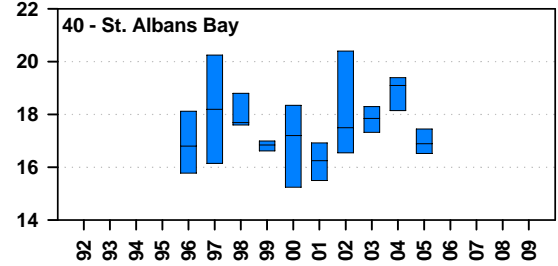

# Annual calcium concentrations (mg/L) in Lake Champlain, 1992 - 2009

sampling frequency on a 5 year cycle after 2005