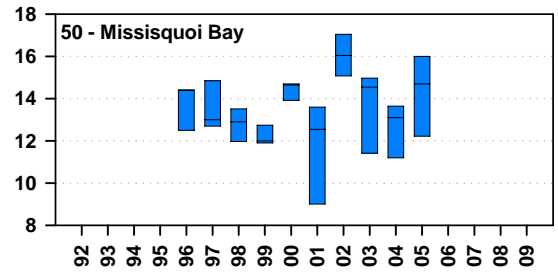

# Annual calcium concentrations (mg/L) in Lake Champlain, 1992 - 2009

sampling frequency on a 5 year cycle after 2005

# Calcium concentrations in Lake Champlain 1996 - 2009

sampling frequency on a 5 year cycle after 2005