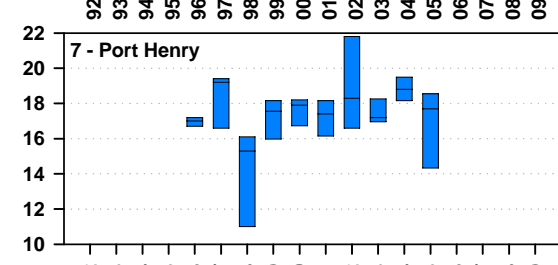

# Annual calcium concentrations (mg/L) in Lake Champlain, 1992 - 2009

sampling frequency on a 5 year cycle after 2005