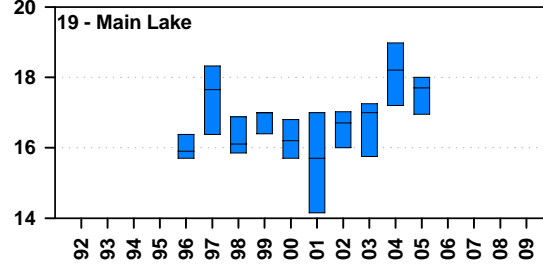

# Annual calcium concentrations (mg/L) in Lake Champlain, 1992 - 2009

sampling frequency on a 5 year cycle after 2005

# Calcium concentrations in Lake Champlain 1996 - 2009

sampling frequency on a 5 year cycle after 2005