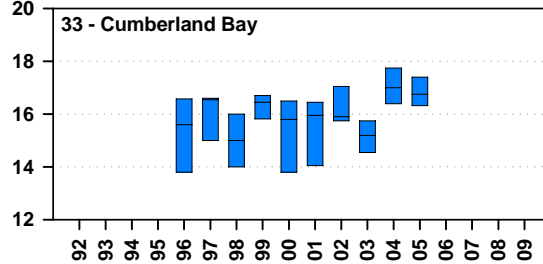

# Annual calcium concentrations (mg/L) in Lake Champlain, 1992 - 2009

sampling frequency on a 5 year cycle after 2005