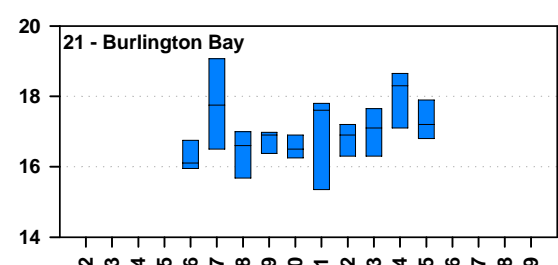

# Annual calcium concentrations (mg/L) in Lake Champlain, 1992 - 2009

sampling frequency on a 5 year cycle after 2005