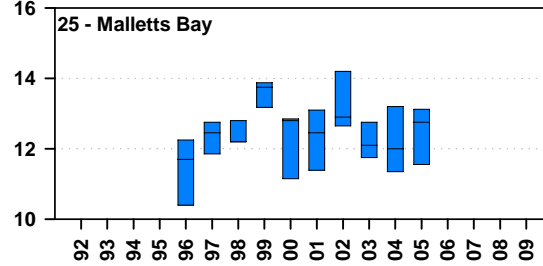

# Annual calcium concentrations (mg/L) in Lake Champlain, 1992 - 2009

sampling frequency on a 5 year cycle after 2005