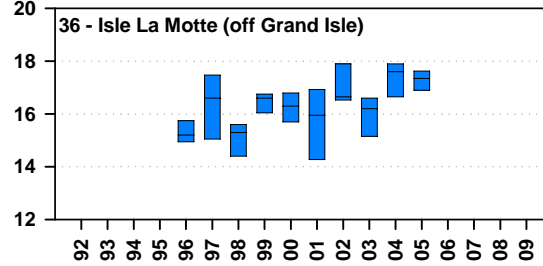

# Annual calcium concentrations (mg/L) in Lake Champlain, 1992 - 2009

sampling frequency on a 5 year cycle after 2005

# Calcium concentrations in Lake Champlain 1996 - 2009

sampling frequency on a 5 year cycle after 2005