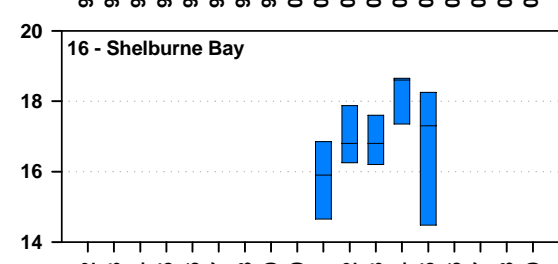

# Annual calcium concentrations (mg/L) in Lake Champlain, 1992 - 2009

sampling frequency on a 5 year cycle after 2005