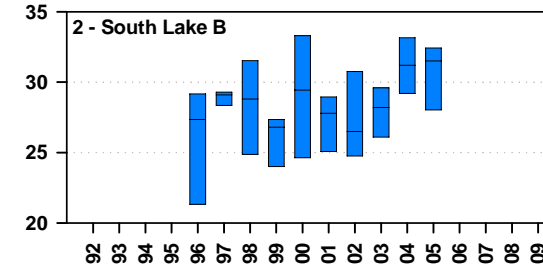

# Annual calcium concentrations (mg/L) in Lake Champlain, 1992 - 2009

sampling frequency on a 5 year cycle after 2005

# Calcium concentrations in Lake Champlain 1996 - 2009

sampling frequency on a 5 year cycle after 2005