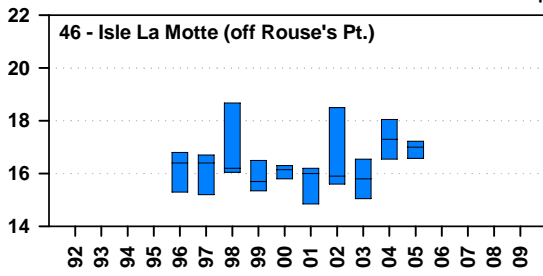

# Annual calcium concentrations (mg/L) in Lake Champlain, 1992 - 2009

sampling frequency on a 5 year cycle after 2005