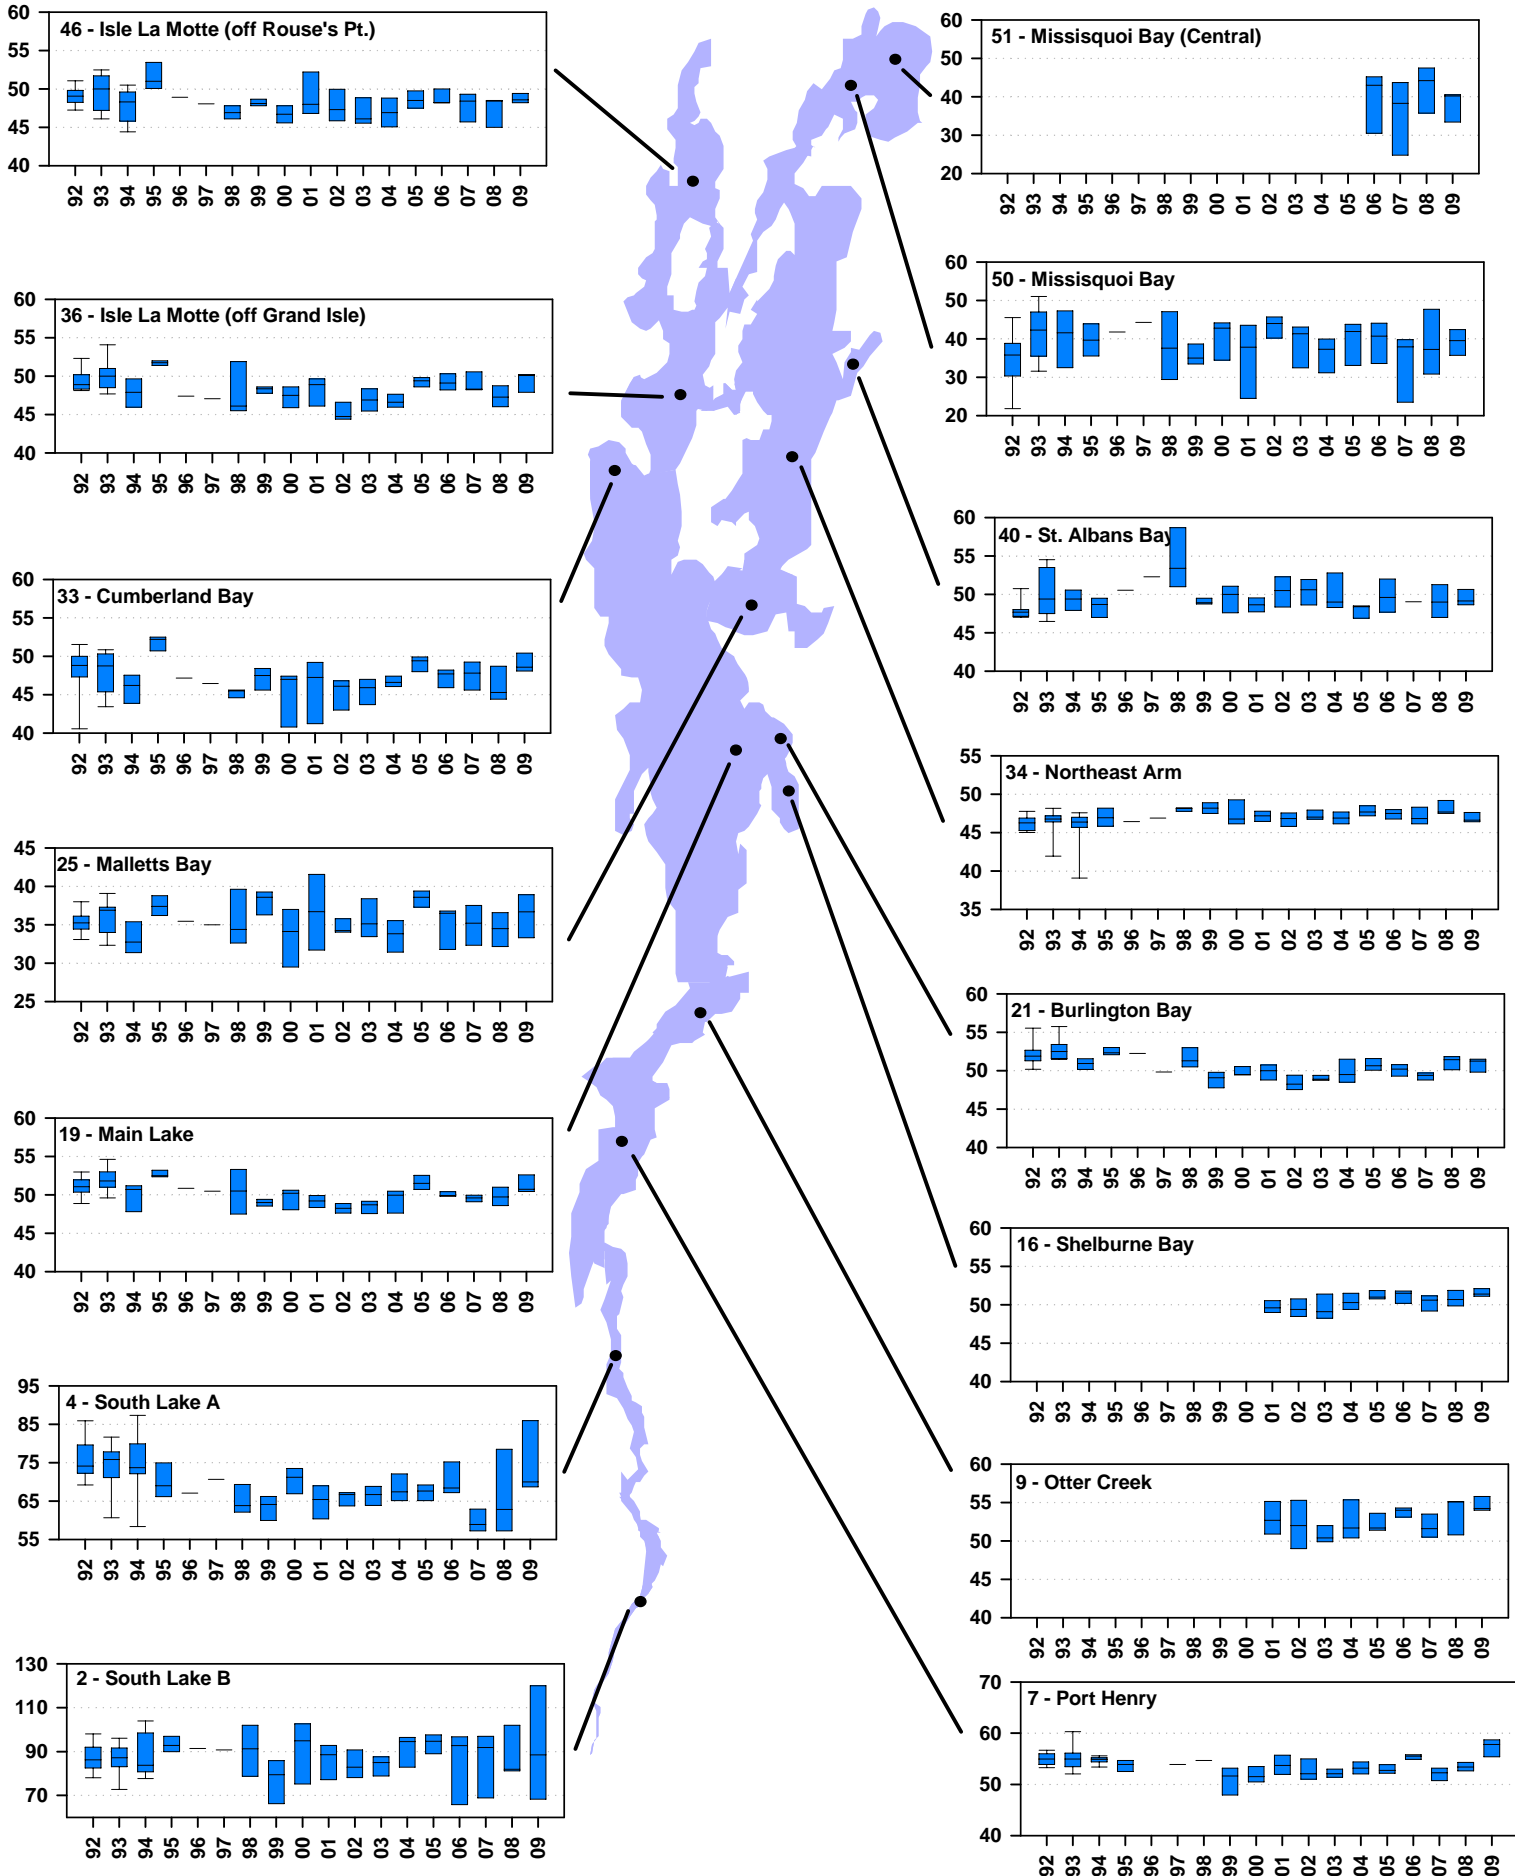

Annual alkalinity concentrations (mg/L) in Lake Champlain, 1992 - 2009

Alkalinity in Lake Champlain 1992 - 2009